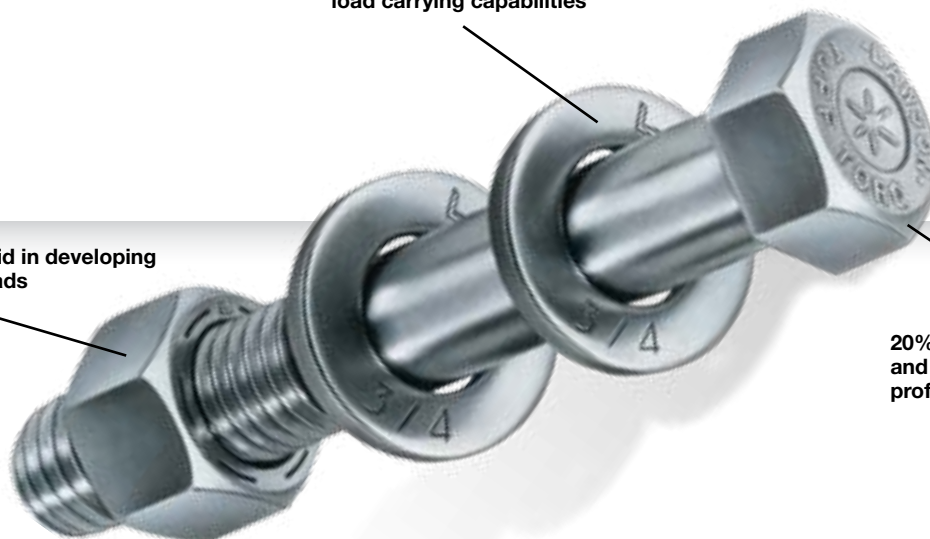

## Tuff-Torq® Fastening System

**Maintenance Engineered Fasteners That Are Stronger**

Delivering more consistent clamp loads compared to standard grade 8 fastening systems

Thicker washer for increased load carrying capabilities

Polymer coated to aid in developing consistent clamp loads

20% higher head for easier wrenching and a UNJ fatigue resistant thread profile for increased service life

Tuff-Torq® Fastening System components are electroplated with zinc for better corrosion resistance