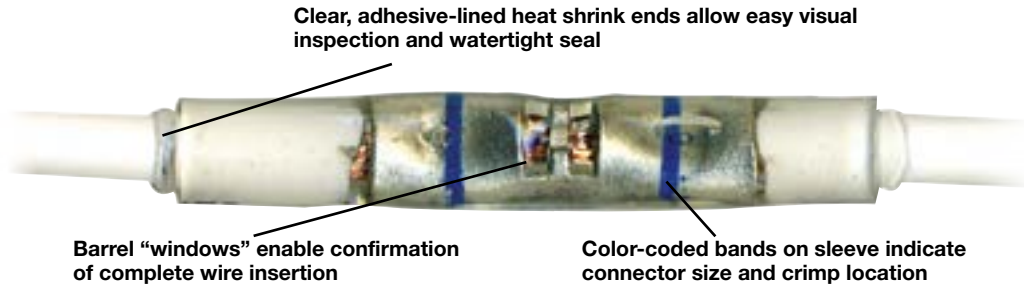

Visa Seal™ Connectors

Make Electrical Connections Easy

Whether repairing old or making new connections, you need the right solutions. Visa Seal™ Terminals and Connectors provide easy, confident crimping and protection from harmful elements such as moisture, dust and chemicals.